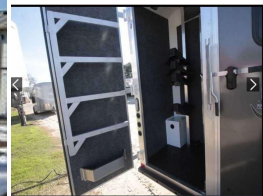

Winfield
25213
United States of America
Mobile: 859-404-4280
Telephone: 859-404-3188

4 Horse Lakota Big Horn With Living Quarters

\$ 89,000

Description

Here's a very nice barely used 2017 Lakota 4 horse slant with rear ramp and tons of extras! Lakota is the leader in Horse trailers and horse trailers like this one is why! The owners have an RV dealership and can help with financing this beauty! It can carry 4 horses and has a stallion stall gate where the first would go so you can put hay and supplies there if needed. It's an 8417 CE Bighorn Edition so it has tons of extras! Construction is all aluminum 8000 lb axles 17.5 inch tires Hydraulic jack Outside width is 8 ft Box length 36 ft Height 7'6" 4 horse slant with stallion gate Escape door Mangers Empty weight is 13,866 lbs GVWR 21,025 Power Awning with weather shield Windows with drop down on butt side Haypod with platform and Generator rack Rear ramp over the rear doors Living Qtrs has a super glide 17' short wall 22' Long wall Gas generator with remote Under Mount fuel tanks Fireplace 12Ft side wall Living Qtrs includes a slide in cook top Ceiling fan with lighted oval badge Interior has the hickory upgrade Refrigerator Microwave Cook top Dinette Sofa Plenty of cabinet space A/c Heat Radio TV with Satellite Bathroom sink, toilet and shower Fresh water Water heater 2 LP Tanks Battery & spare tire Wired for 110 As you can see this trailer is top of the line for Lakota! Trailer has a clear title and financing available! Video shows how nice this trailer really is! Located in Winfield, WV

Status: Available

Listing Type: Private Party

Brand: Lakota

Year: 2017

New/Used: Used

Model: 8418 CE Bighorn

Stock Number: 8418

Pull Type: Gooseneck